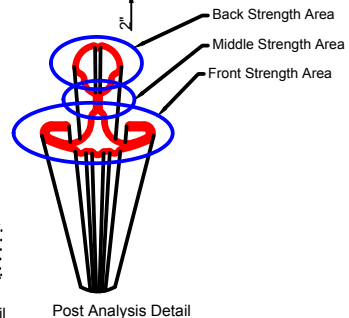

Decorative panel
Vertical and Decorative Shapes Ø3ga.
Horizontal Ø0ga.
Panel Mesh size
2 1/2 in x 8 in

ALL DIMENSIONS HAVE ± %5 TOLERANCES.

8' High D-Fencing Deco