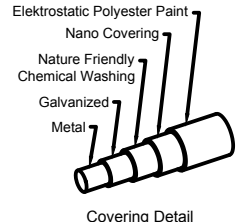

Decorative panel
Vertical and Decorative Shapes Ø3ga.
Horizontal Ø0ga.
Panel Mesh size
2 1/2 in x 8 in

ALL DIMENSIONS HAVE ± %5 TOLERANCES.

8' High D-Fencing Deco