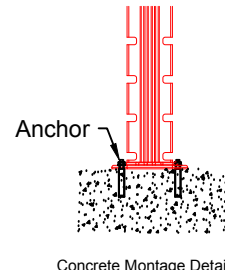

Decorative panel
Vertical and Decorative Shapes Ø3ga.
Horizontal Ø0ga.
Panel Mesh size
2 1/2 in x 8 in

ALL DIMENSIONS HAVE ± %5 TOLERANCES.

8' High D-Fencing Deco