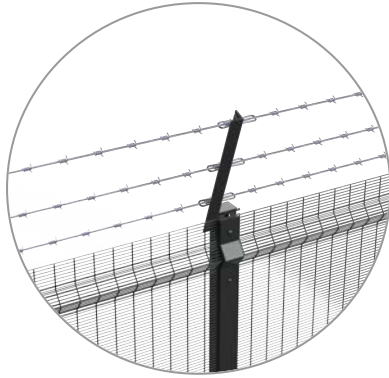

Elevate the security of your D-Fence D-Lay fence with **multiple fence top options** and enhance the overall effectiveness of your perimeter d-fence.

Barbed Wire

Type: Single/Twisted Wire
Pitch: 2.9 - 5.9 in
Roll Length: 656 ft