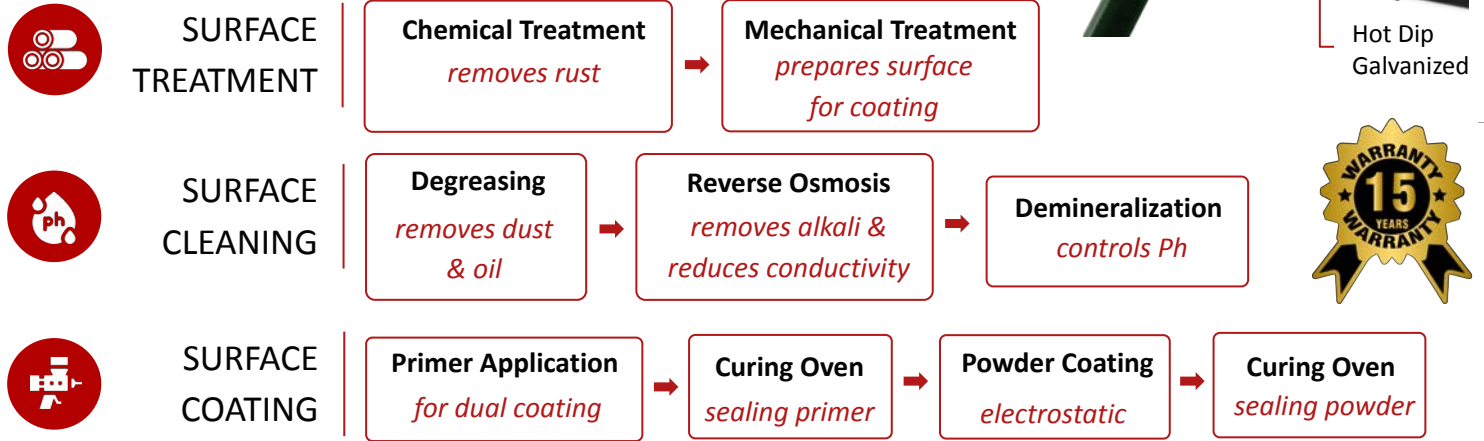

Available in a **range of height options** to meet your specific security needs, providing flexible protection for everything from low-risk areas to high-security zones.

System Height	Panel Height (in)	Post Height (in)	Embedment Depth (in)
4ft	48	72	30
5ft	60	84	30
6ft	72	96	30
7ft	84	120	42
8ft	96	132	42
10ft	120	162	48
Above 10ft	Available on Request		

Protect your perimeter in the toughest environmental conditions with the D-Fencing, designed **superior NANO powder coating** for superior durability and long-lasting performance.

Industry Leading NANO Powder Coating Process