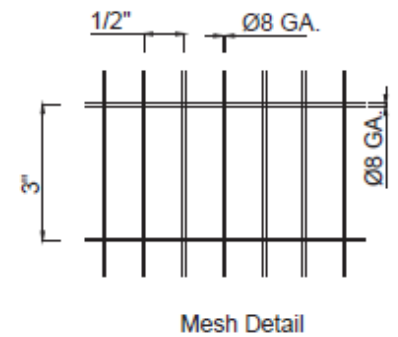

Mesh Size: 0.5" x 3"

Horizontal wire diameter: 4ga/ 6ga/ 8ga/ 10ga/ 10½ga

Vertical wire diameter: 4ga/ 6ga/ 8ga/ 10ga/ 10½ga

Available heights: 4', 6', 7', 8', 9', 10', 11', 12' and higher is available

Available width: Up to 10½'

No. of V bends: Varies with Panel size

Finish: Polyester Powder Coated

Coating thickness: Min. 60 microns

FENCE POST

OPTION A: Circular Hollow Section Post

Post Size: Circular post \varnothing 2-7/8", based on applicable height & wind load, CR20 & CR40 of SCH 40 & SCH 80
Available Heights: Ranging from 4' to 15'
Mounting: Embedded
Finish: Polyester Powder Coated
Coating Standard: BS EN 13438
Coating Thickness: Min. 60 microns (Top Coat)
Clamp: Omega Clamp to Suit 2-3/8" size Pipe
Nut & Bolt: 5/16x2-3/8" & 5/16x1-3/8" Long mushroom head bolt with security nut & washer

OPTION B: C Channel

Post Size: 3"x3" C Channel, based on applicable wind load thickness will vary
Available Heights: Ranging from 4' to 15'
Mounting: Embedded
Finish: Polyester Powder Coated
Coating Standard: BS EN 13438
Coating Thickness: Min. 60 microns (Top Coat)
Clamp: 4 way spider clamp
Nut & Bolt: 5/16x2-3/8" & 5/16x1-3/8" Long mushroom head bolt with security nut & washer