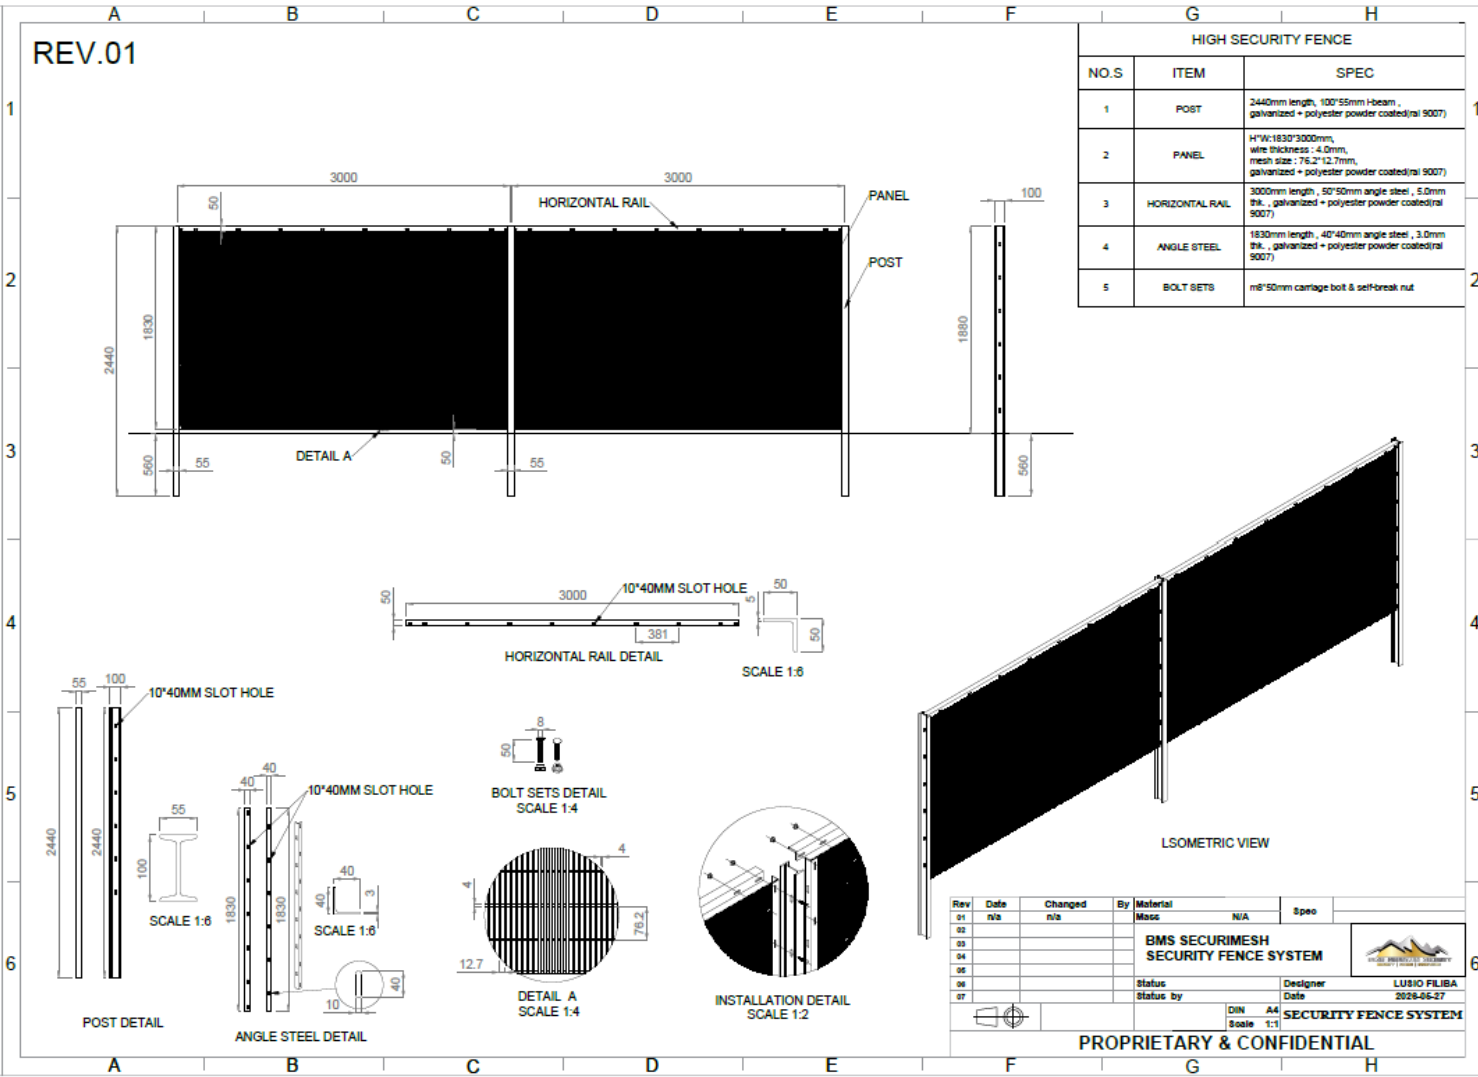

Mesh Size: 0.5" x 3"

Horizontal wire diameter: 4ga/ 6ga/ 8ga/ 10ga/ 10½ga

Vertical wire diameter: 4ga/ 6ga/ 8ga/ 10ga/ 10½ga

Available heights: 4', 6', 7', 8', 9', 10', 11', 12' and higher is available

Available width: Up to 10½'

No. of V bends: Varies with Panel size

Finish: Polyester Powder Coated

Coating thickness: Min. 60 microns

FENCE POST

OPTION A: Circular Hollow Section Post

Post Size: Circular post \varnothing 2-7/8", based on applicable height & wind load, CR20 & CR40 of SCH 40 & SCH 80
Available Heights: Ranging from 4' to 15'
Mounting: Embedded
Finish: Polyester Powder Coated
Coating Standard: BS EN 13438
Coating Thickness: Min. 60 microns (Top Coat)
Clamp: Omega Clamp to Suit 2-3/8" size Pipe
Nut & Bolt: 5/16x2-3/8" & 5/16x1-3/8" Long mushroom head bolt with security nut & washer