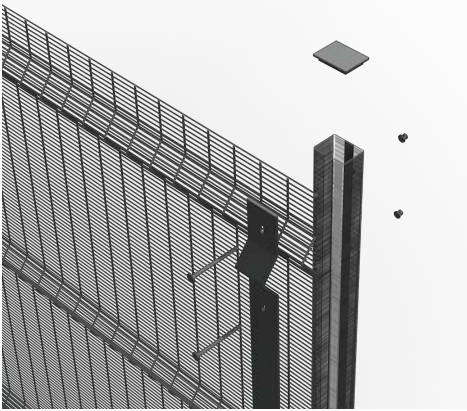

Product Document

SECURIMESH D-FENCE VERTICAL D-LAY 5+ Medium Threat Level

Anti-Climb, Anti-Cut Security Fence System **ASTM**
F2781-15 Forced Entry Tested

SECURITY THROUGH INNOVATION

SecuriMesh D-Fence D-Lay 5+ M vertical offers a strong & aesthetically pleasing alternative to traditional palisade and ornamental iron fences. It's close lattice geometry deters cutting and climbing by denying intruders any foothold or tool space. Ensuring both durability and reliability in a variety of settings it makes for a secure, durable, and visually appealing fencing solution.

No. of V bends: Varies with Panel size

Finish: Polyester Powder Coated

Coating thickness: Min. 60 microns

FENCE POST

OPTION A: Circular Hollow Section Post

Post Size: Circular post \varnothing 2-7/8", based on applicable height & wind load, CR20 & CR40 of SCH 40 & SCH 80
Available Heights: Ranging from 4' to 15'
Mounting: Embedded
Finish: Polyester Powder Coated
Coating Standard: BS EN 13438
Coating Thickness: Min. 60 microns (Top Coat)
Clamp: Omega Clamp to Suit 2-3/8" size Pipe
Nut & Bolt: 5/16x2-3/8" & 5/16x1-3/8" Long mushroom head bolt with security nut & washer

OPTION B: C Channel

Post Size: 3"x3" C Channel, based on applicable wind load thickness will vary
Available Heights: Ranging from 4' to 15'
Mounting: Embedded
Finish: Polyester Powder Coated
Coating Standard: BS EN 13438
Coating Thickness: Min. 60 microns (Top Coat)
Clamp: 4 way spider clamp
Nut & Bolt: 5/16x2-3/8" & 5/16x1-3/8" Long mushroom head bolt with security nut & washer