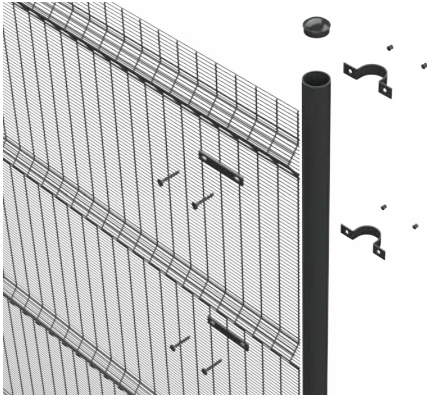

Product Document

SECURIMESH D-FENCE VERTICAL D-LAY 5+ Medium Threat Level

Anti-Climb, Anti-Cut Security Fence System **ASTM**
F2781-15 Forced Entry Tested

SECURITY THROUGH INNOVATION

SecuriMesh D-Fence D-Lay 5+ M vertical offers a strong & aesthetically pleasing alternative to traditional palisade and ornamental iron fences. It's close lattice geometry deters cutting and climbing by denying intruders any foothold or tool space. Ensuring both durability and reliability in a variety of settings it makes for a secure, durable, and visually appealing fencing solution.

No. of V bends: Varies with Panel size

Finish: Polyester Powder Coated

Coating thickness: Min. 60 microns

FENCE POST

OPTION A: Circular Hollow Section Post

Post Size: Circular post \varnothing 2-7/8", based on applicable height & wind load, CR20 & CR40 of SCH 40 & SCH 80
Available Heights: Ranging from 4' to 15'
Mounting: Embedded
Finish: Polyester Powder Coated
Coating Standard: BS EN 13438
Coating Thickness: Min. 60 microns (Top Coat)
Clamp: Omega Clamp to Suit 2-3/8" size Pipe
Nut & Bolt: 5/16x2-3/8" & 5/16x1-3/8" Long mushroom head bolt with security nut & washer

OPTION B: C Channel

Post Size: 3"x3" C Channel, based on applicable wind load thickness will vary
Available Heights: Ranging from 4' to 15'
Mounting: Embedded
Finish: Polyester Powder Coated
Coating Standard: BS EN 13438
Coating Thickness: Min. 60 microns (Top Coat)
Clamp: 4 way spider clamp
Nut & Bolt: 5/16x2-3/8" & 5/16x1-3/8" Long mushroom head bolt with security nut & washer

Available in a **range of height options** to meet your specific security needs, providing flexible protection for everything from low-risk areas to high-security zones.

System Height	Panel Height (in)	Post Height (in)	Embedment Depth (in)
4ft	48	72	30
5ft	60	84	30
6ft	72	96	30
7ft	84	120	42
8ft	96	132	42
10ft	120	162	48
Above 10ft	Available on Request		