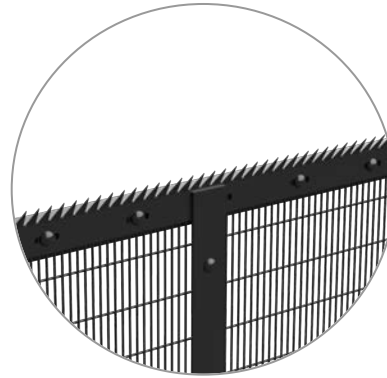

Wall Spikes

Width: 3.14 in
Length: 113 in