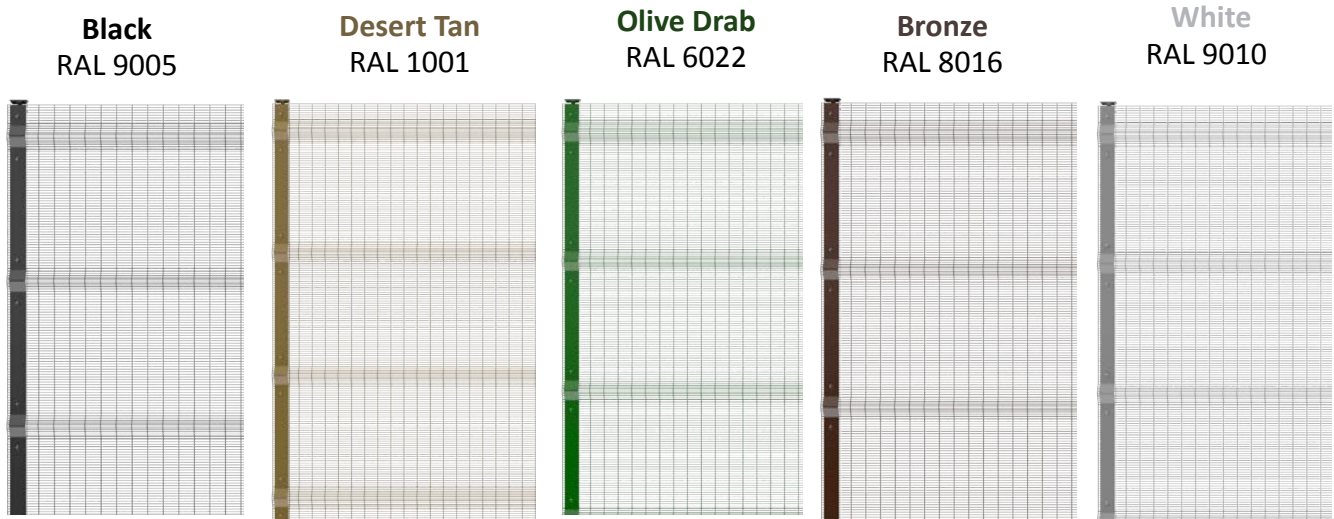

Salt Spray Tested

ASTM A123
Standard Specification for Zinc (Hot-Dip Galvanized) Coatings

BS EN 13438
Powder Coating Standard

Enhance your perimeter's aesthetics with our **range of color options** for D-Fence D-Lay 5+ L, offering the perfect balance of visual appeal and security.

(We can do custom colors with customer provided RAL)

Elevate the security of your D-Fence D-Lay fence with **multiple fence top options** and enhance the overall effectiveness of your perimeter d-fence.