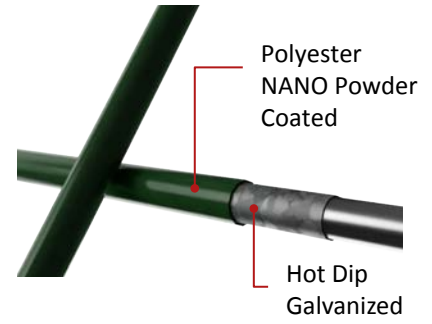

Protect your perimeter in the toughest environmental conditions with the D-Fencing, designed **superior NANO powder coating** for superior durability and long-lasting performance.